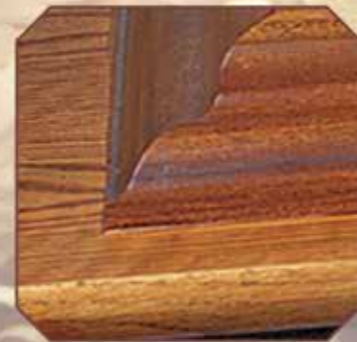

Any customised
colour can be
achieved.

Our Heartwood English Caskets are both elegant and attractively styled and are made from only the best furniture grade wood.

These caskets are individually made by a dedicated cabinet maker to ensure the highest quality standards.

Beautiful Corner Pillars

Detailed Panelling

Hinged Split Raised Lid

Canterbury - Solid Oak

Hand-crafted solid oak timber English-style casket, polished teak finish, decorative side and end panels with fluted corner pillars, statesman raised hinged lid, fitted with electro-brass handles and fittings and lined with a superior satin interior frill and quilted pillow in your choice of white, pink, blue or cream.

Superior Satin Interior
(in your choice of white, pink, blue or cream)

Beautiful Corner Pillars

Detailed Panelling

Statesmen Raised
Hinged Lid

Our range of temporary wooden crosses and grave markers are an ideal way to mark the grave of your loved one and provides a temporary memorial until a permanent memorial can be made and fixed on the grave.